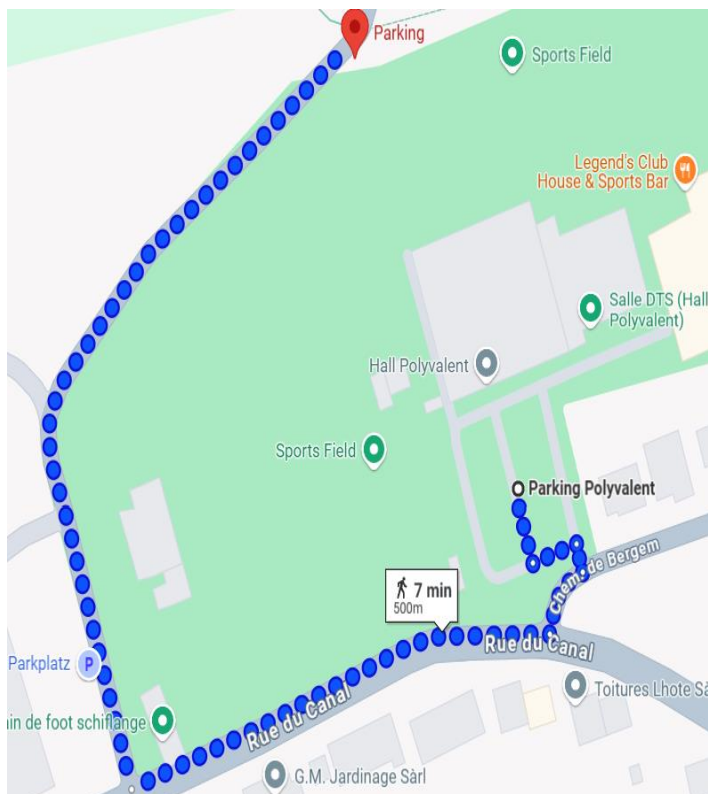

### **Hall Polyvalent**

**1a Chem. de Bergem, 3817 Schifflange,  
Luxembourg**

**Followed by a Fellowship Lunch**

**For Parking and Main Entrance, please follow the arrow above.**

### **Important reminders**

- Plenty of parking slots are available in front of the Hall Polyvalent. Additional parking places along the street and a parking area next to the football field close to the Hall Polyvalent
- For those taking public transport, please take Bus 612 at Lux Hollerich, Fonderie (direction to Schifflange, Stadhaus) and drop off at Schifflange, Paerchen. Then walk for 6 mins towards Hall Polyvalent. You may also take the train from Lux Gare (direction to Esch-Sur-Alzette) and drop off at Schifflange Gare and walk around 14 mins towards Hall Polyvalent. As it's Sunday, the bus frequency is every 2 hours
- Please sign-up with Fe Minden and Barbara Ornido for the potluck lunch and for any questions you may have
- Please leave the food and drinks that you are bringing in the kitchen immediately as you enter the hall and before the start of the worship service